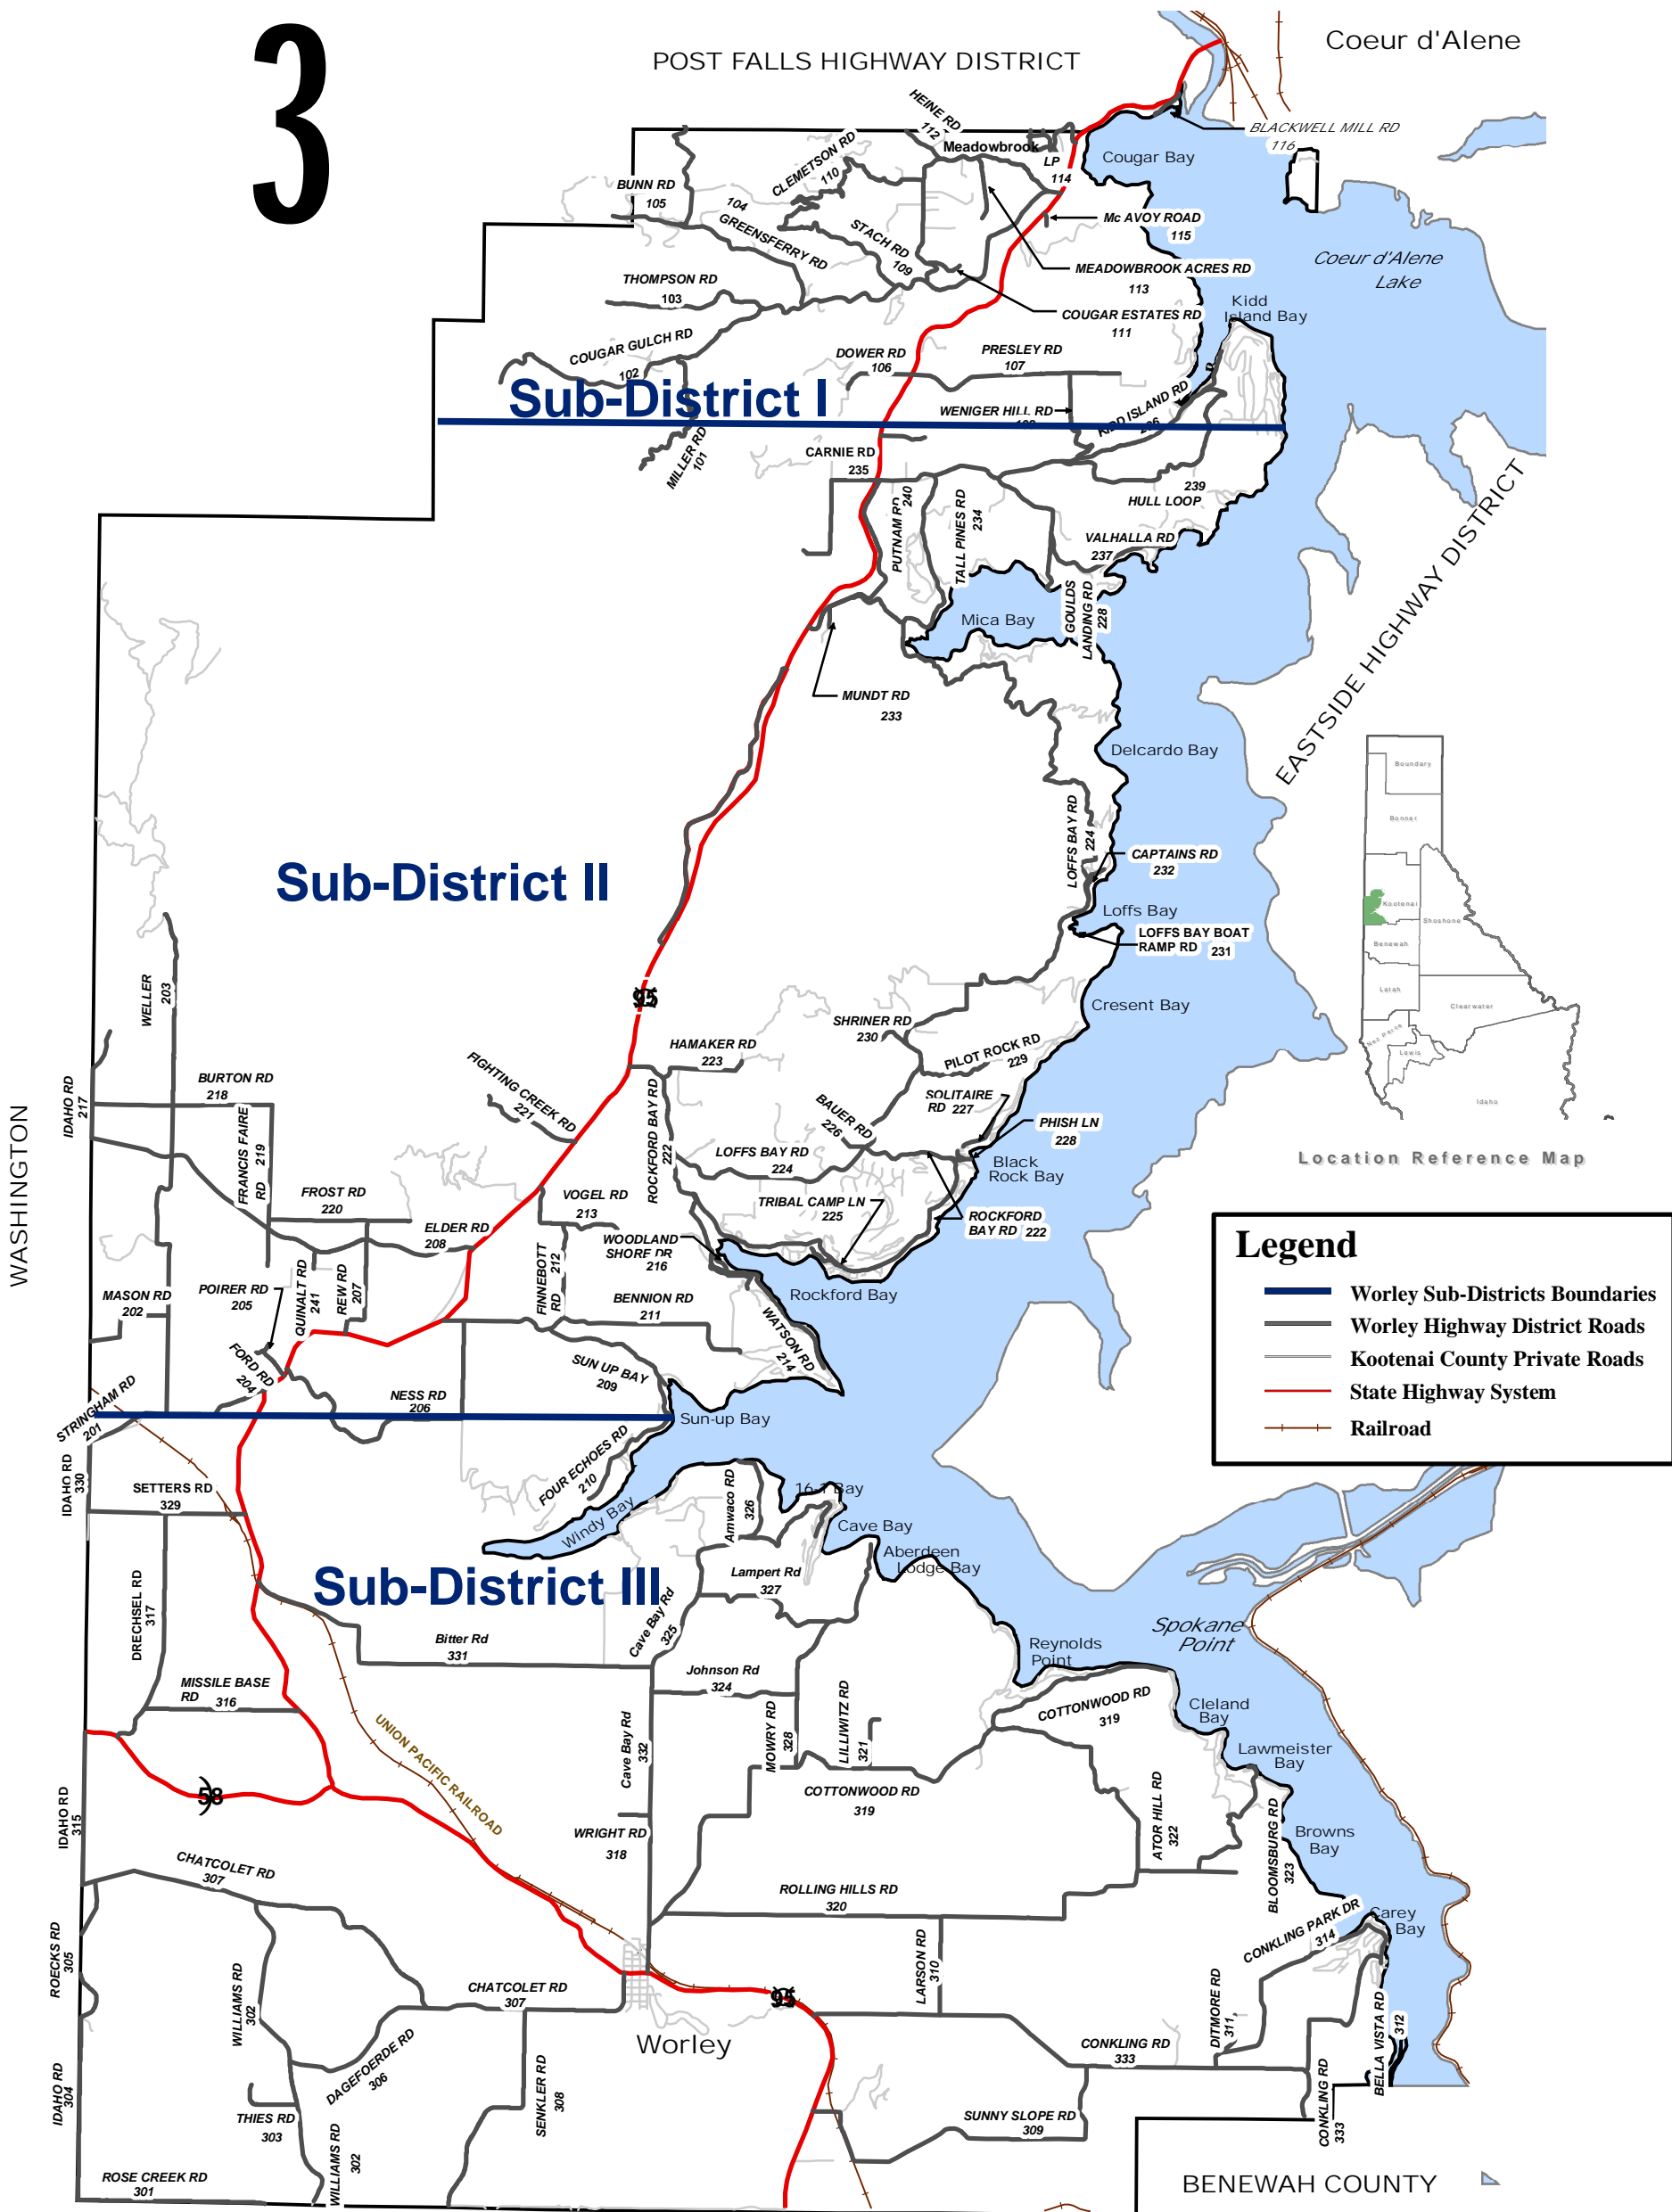

Worley Highway District

Kootenai County Idaho

Sub-Districts

3

DISCLAIMER
 This product is for information purposes and as a general planning and management tool. Care was used during compilation of this data and final product to insure accuracy, but it may be based in whole or in part on the quality of the source data and outside sources of information. This product was not prepared for, and is not suitable for, legal, engineering, or surveying purposes. Worley Highway District does not accept responsibility for errors and omissions, and therefore, there are no warranties that accompany this material. Users of this information should check with the Worley Highway District to ensure that they have the latest revision.
 Map Sources include: Kootenai County GIS and Worley Highway Districts data layers.
 Map produced October, 2006