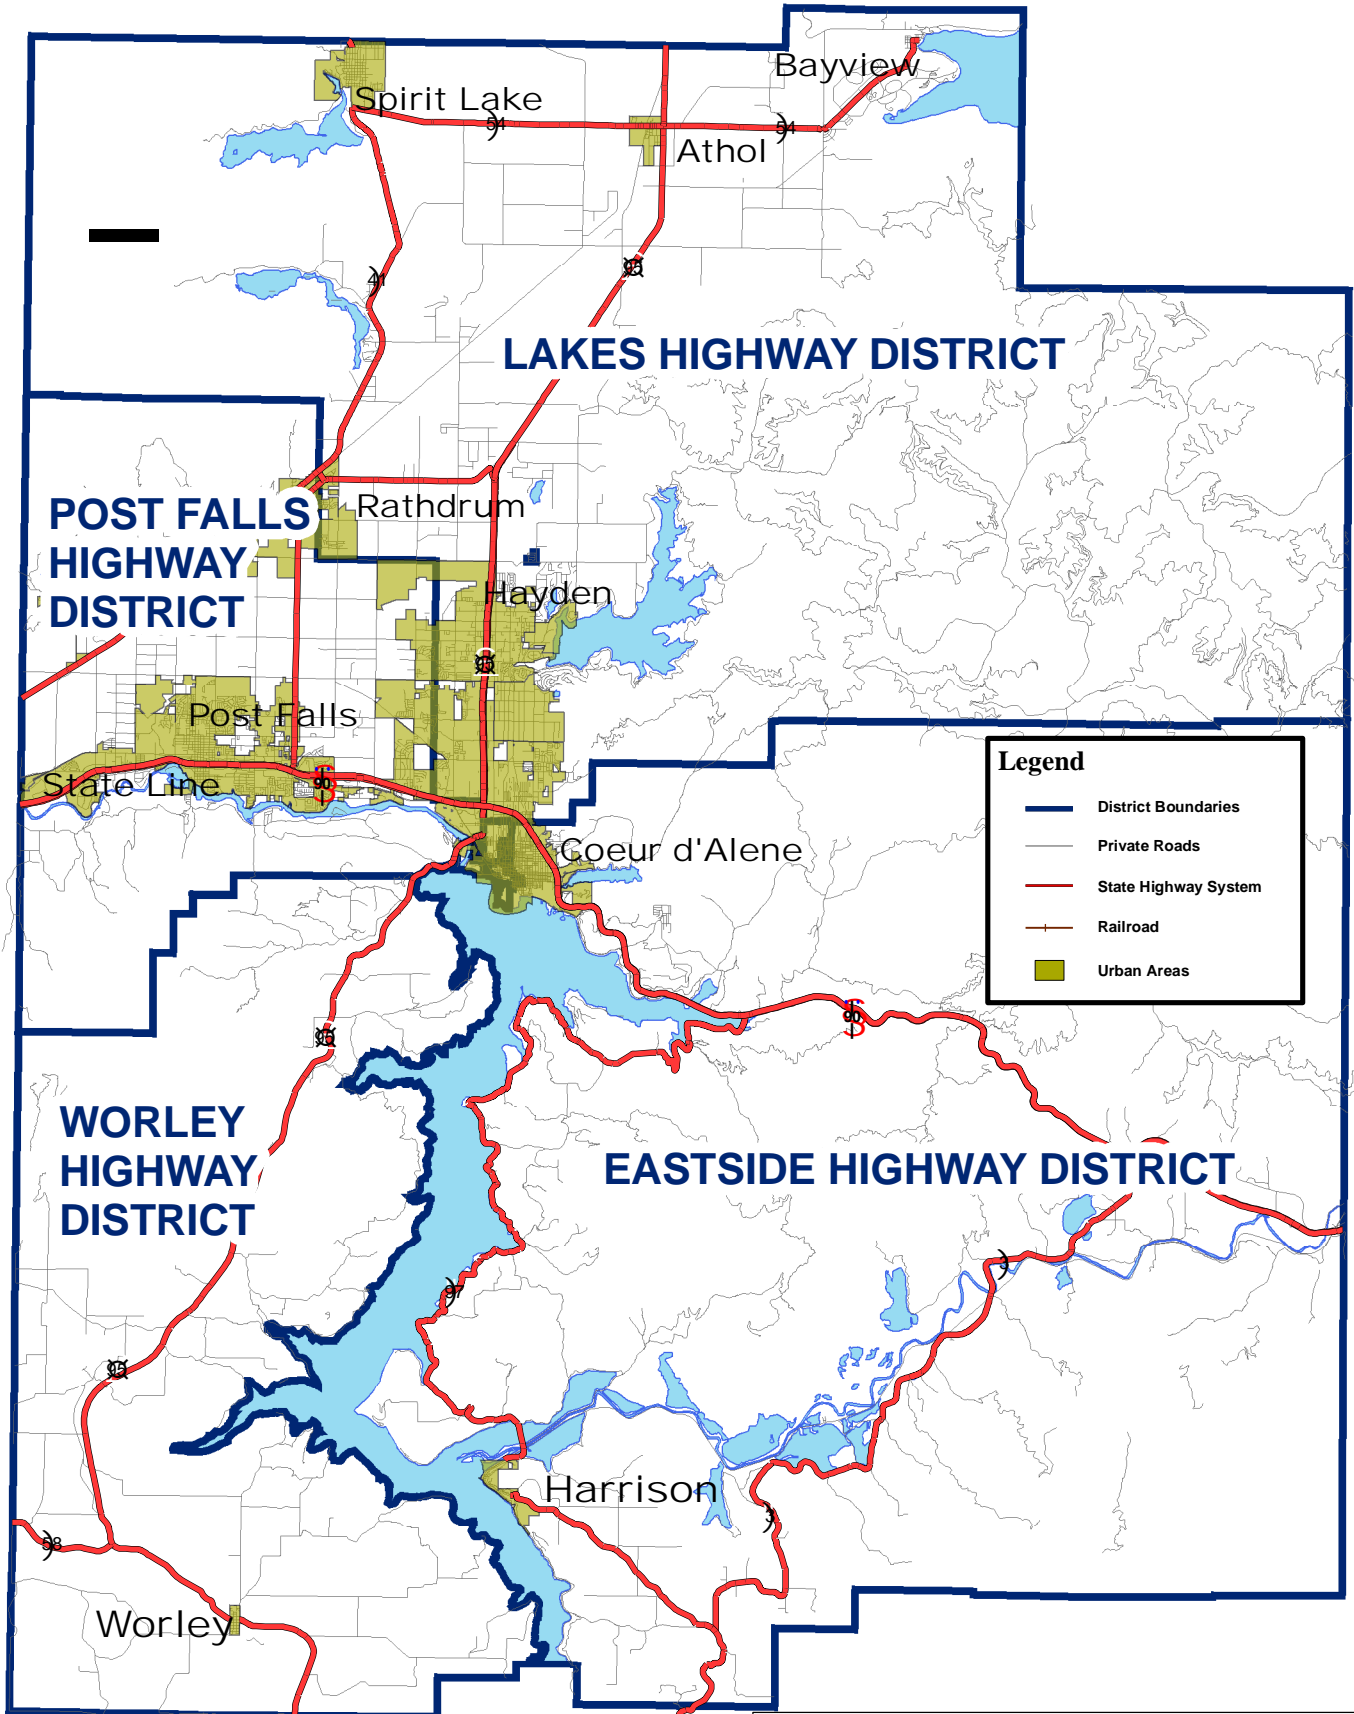

ASSOCIATED HIGHWAY DISTRICTS BOUNDARIES

KOOTENAI COUNTY, IDAHO

Legend

- District Boundaries
- Private Roads
- State Highway System
- Railroad
- Urban Areas